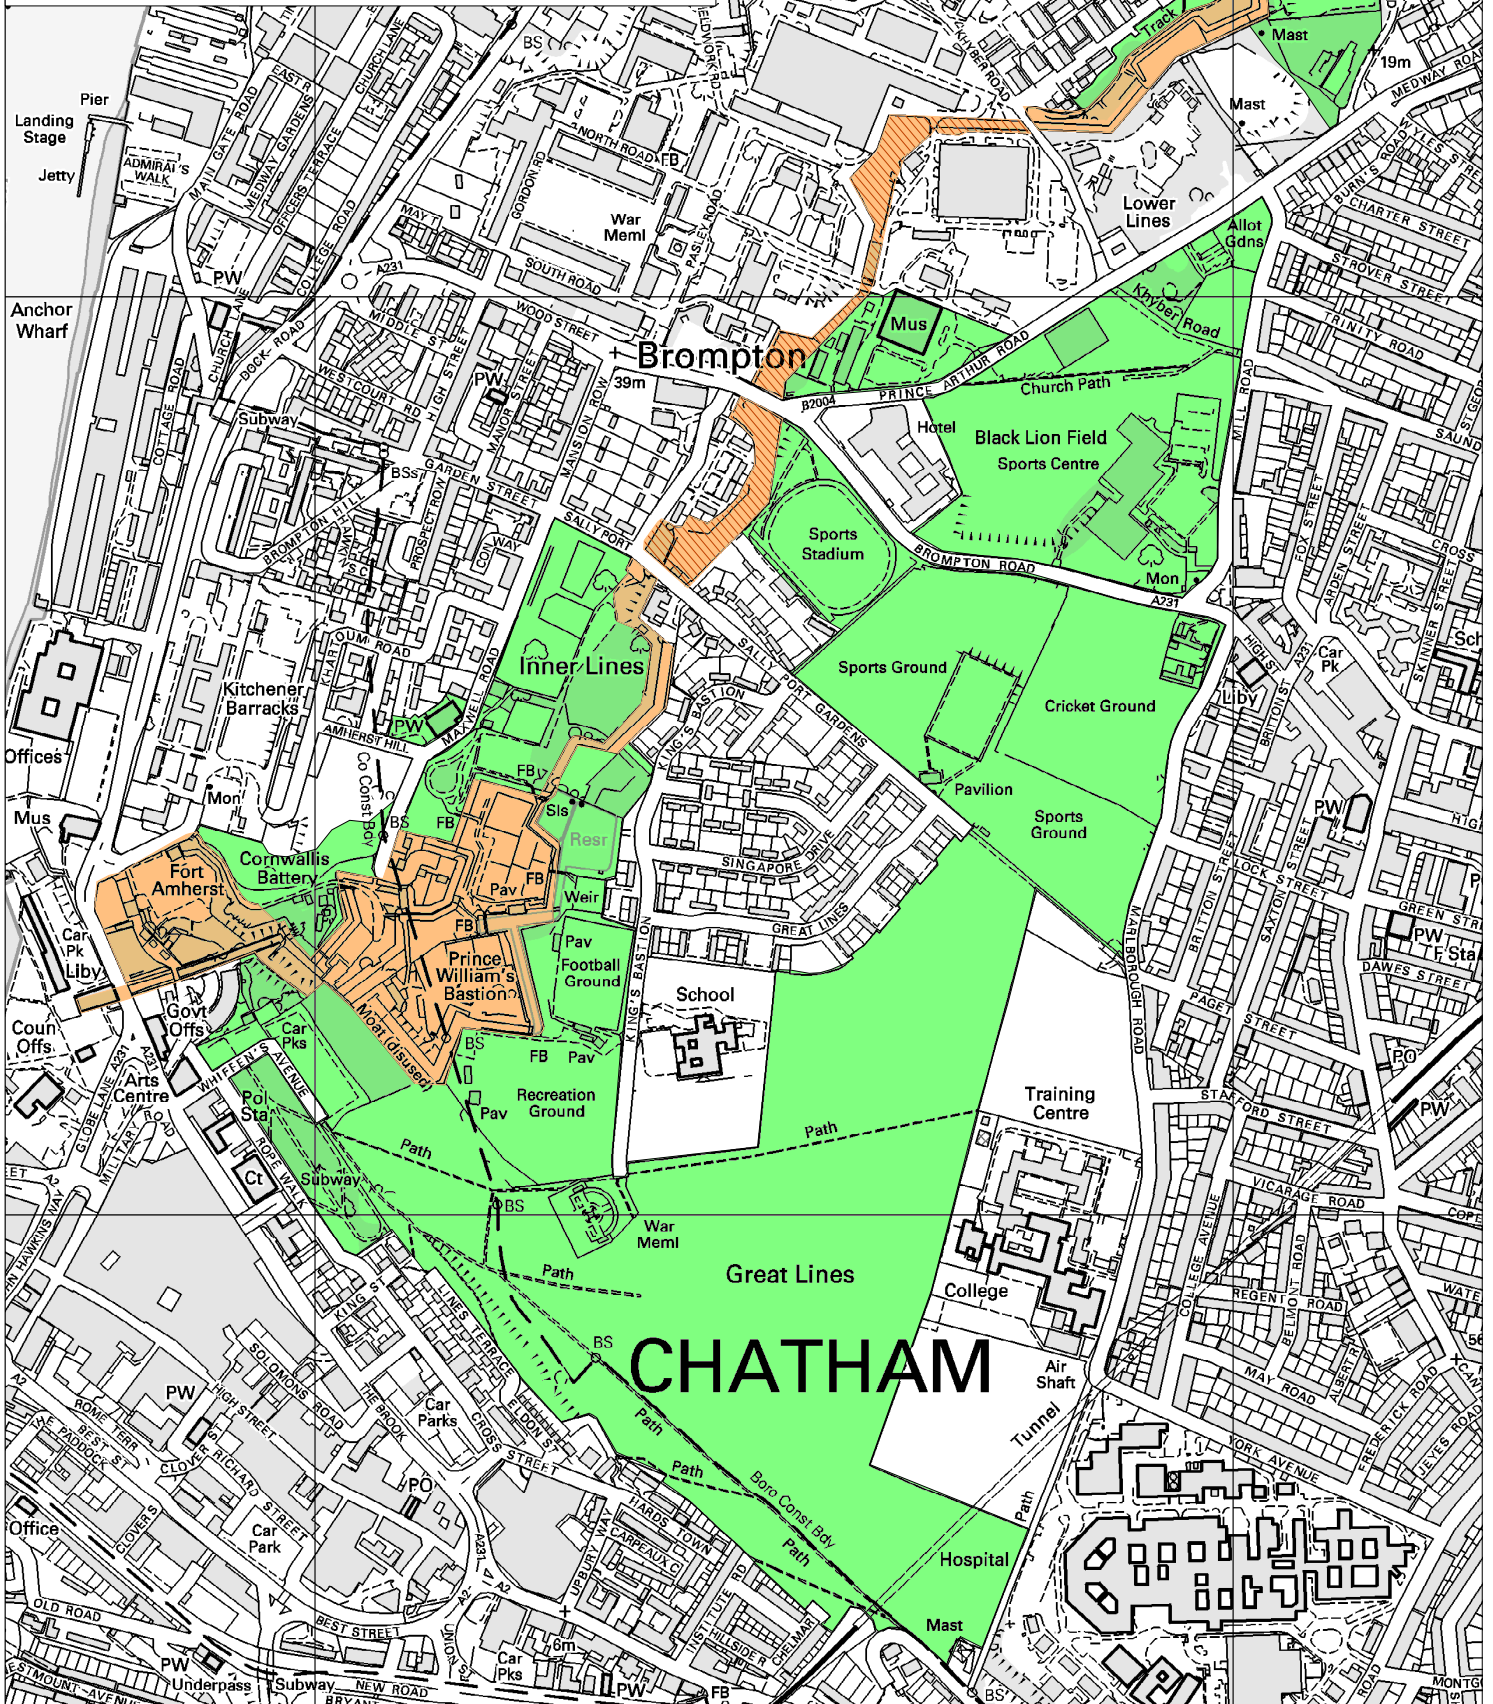

Great Lines Heritage Park

- Great Lines Heritage park
- Chatham Lines (within retained MoD Land)
- Fort Amherst and The Chatham Lines

Great Lines Heritage Park

Scale: 1:9000 09/01/09